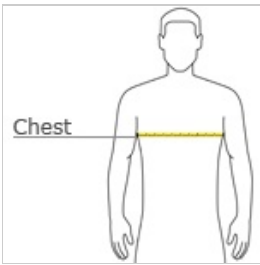

HOW TO MEASURE

CHEST WIDTH

Measure under the arm and around the fullest part of the chest with arms down, keeping tape horizontal.

SIZE CHART

	XS	XS	S	S	M	M	L	L	XL	XL	2XL	3XL	3XL	4XL	4XL
Chest	31-34	31-34	34-37	34-37	38-41	38-41	42-45	42-45	46-49	46-49	50-53	54-57	54-57	58-61	58-61

COLOR INFORMATION

Athletic Heather	Black Heather	Dark Grey Heather	Deep Heather	Heather Aqua	Heather Autumn	Heather Blue	Heather Brown	Heather Cardinal	Heather Clay	Heather Columbia Blue
Heather Deep Teal	Heather Dust	Heather Dusty Blue	Heather Forest	Heather Grass Green	Heather Green	Heather Ice Blue	Heather Kelly	Heather Lapis	Heather Maroon	Heather Mauve
Heather Midnight Navy	Heather Military Green	Heather Mint	Heather Mustard	Heather Navy	Heather Olive	Heather Orange	Heather Orchid	Heather Peach	Heather Prism Blue	Heather Prism Dusty Blue